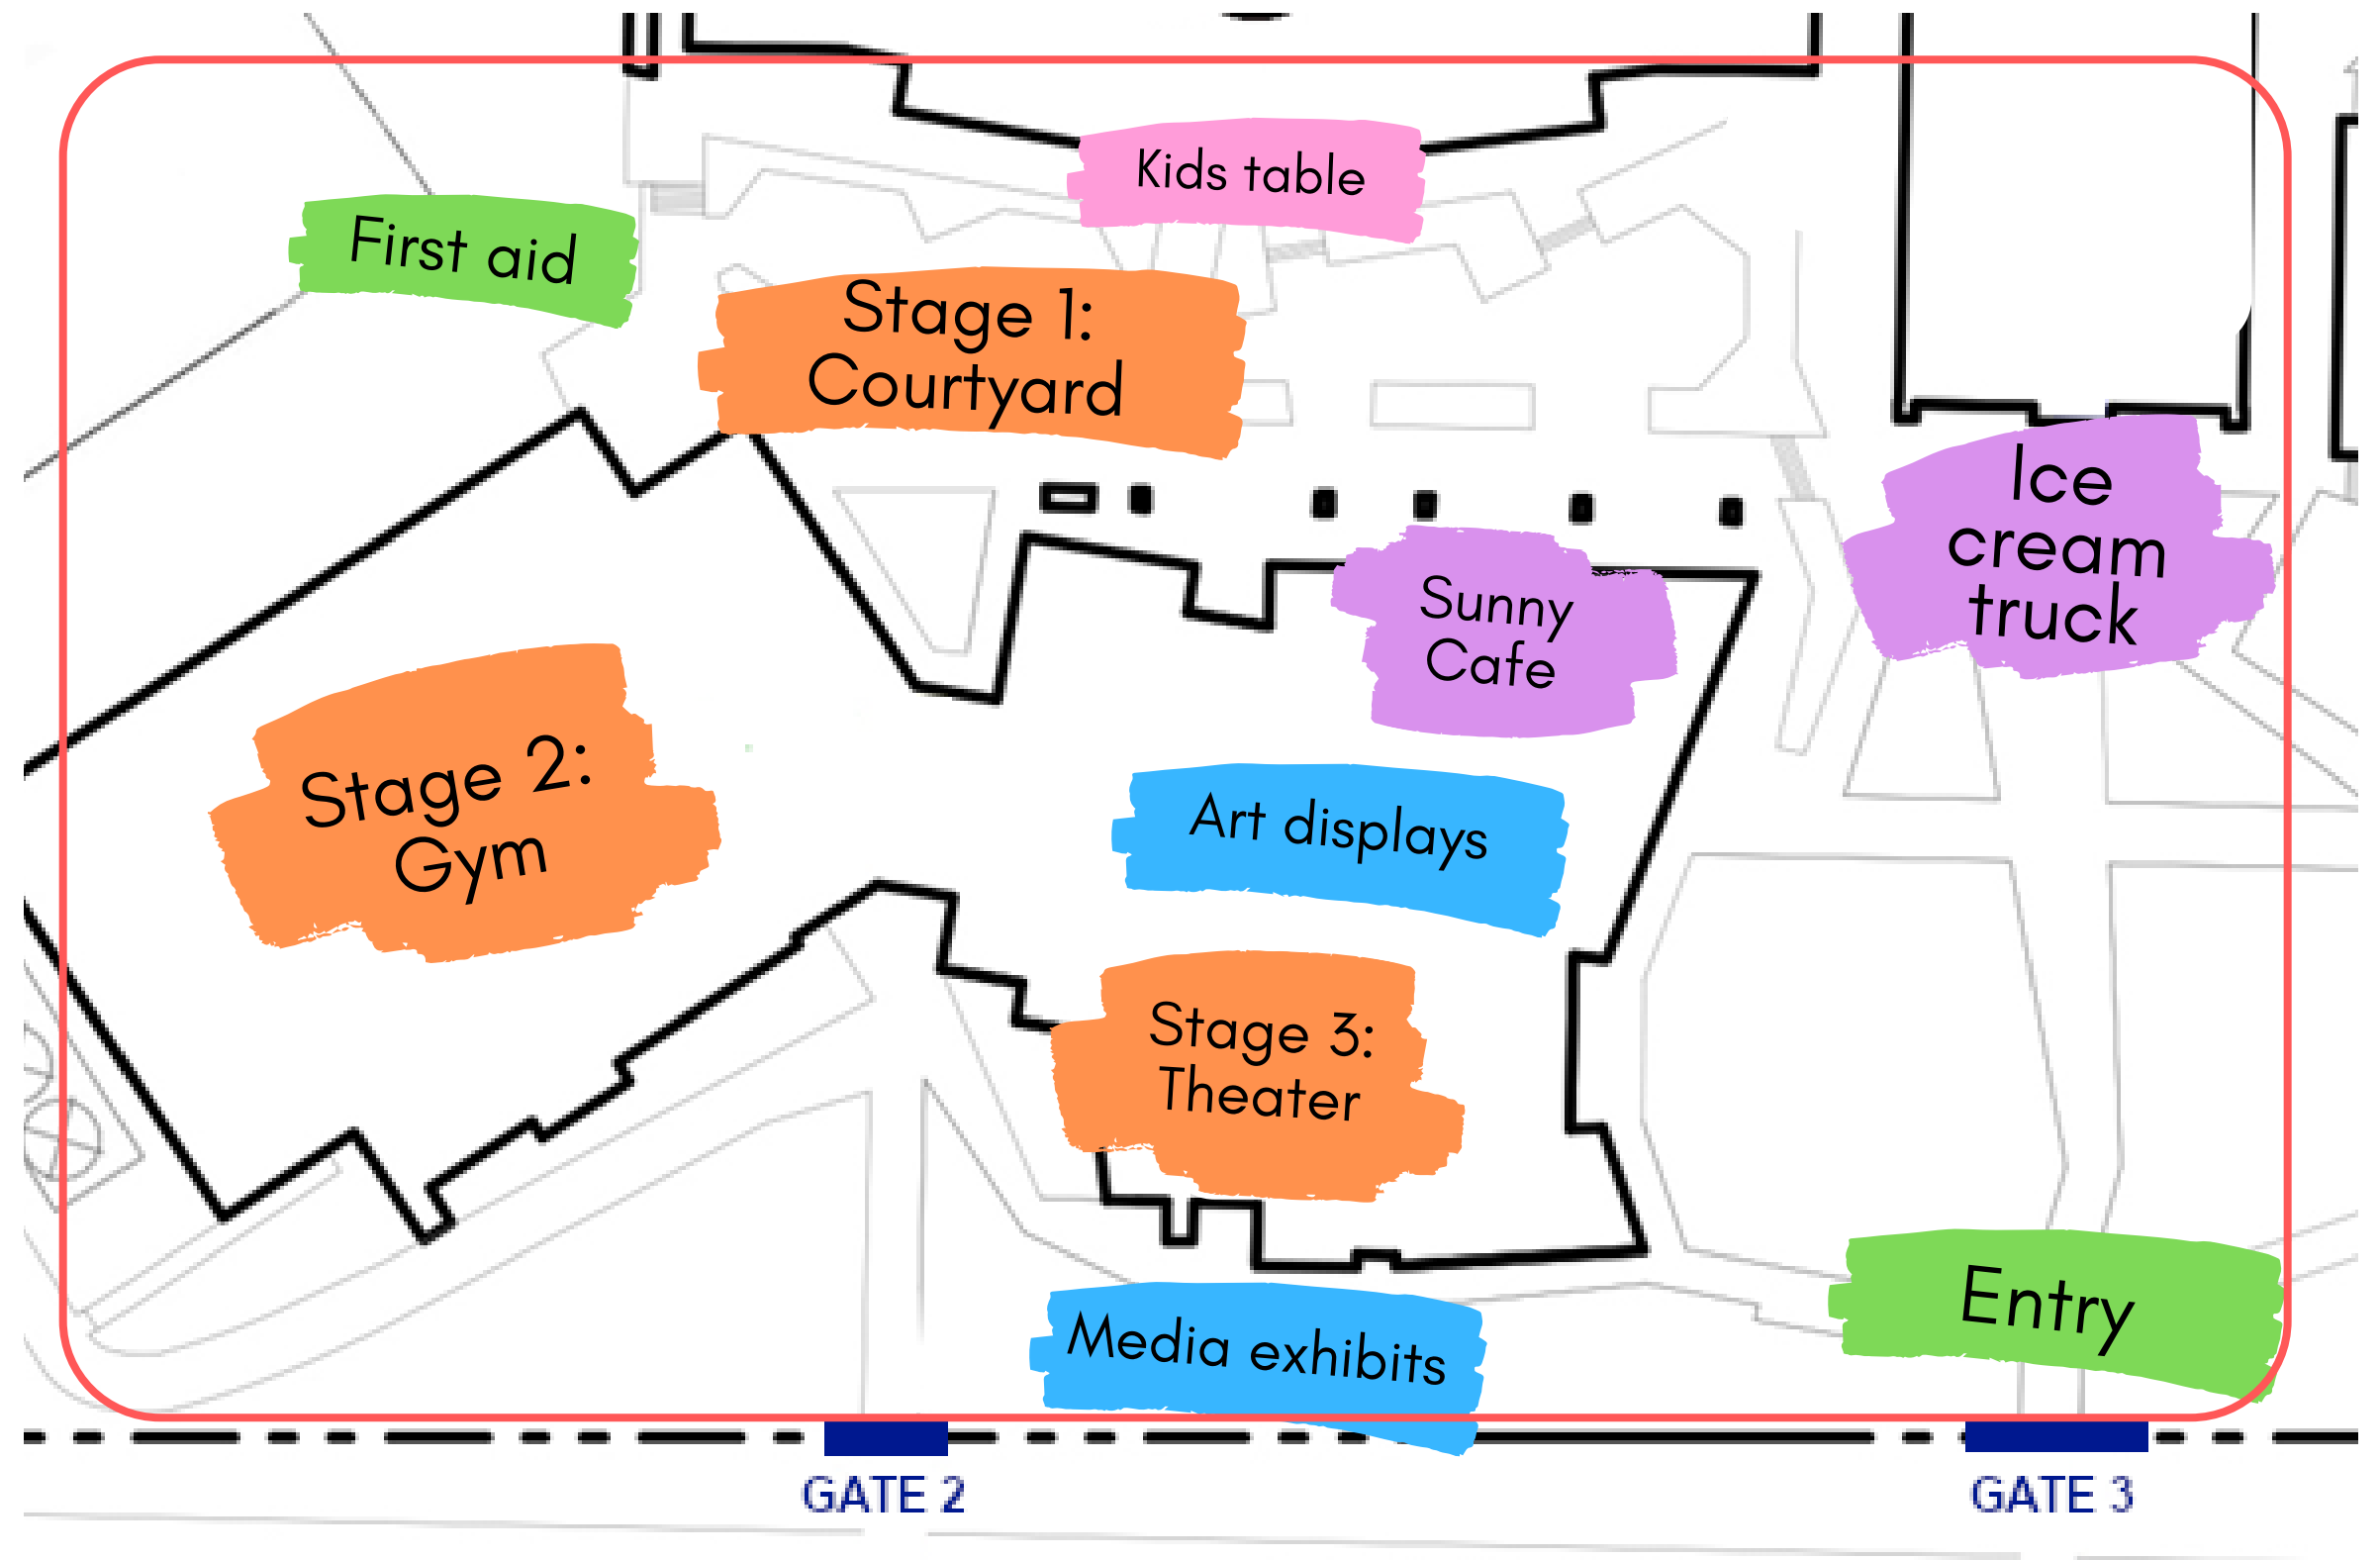

MADD DAY OUT MAP

Lachlan Road